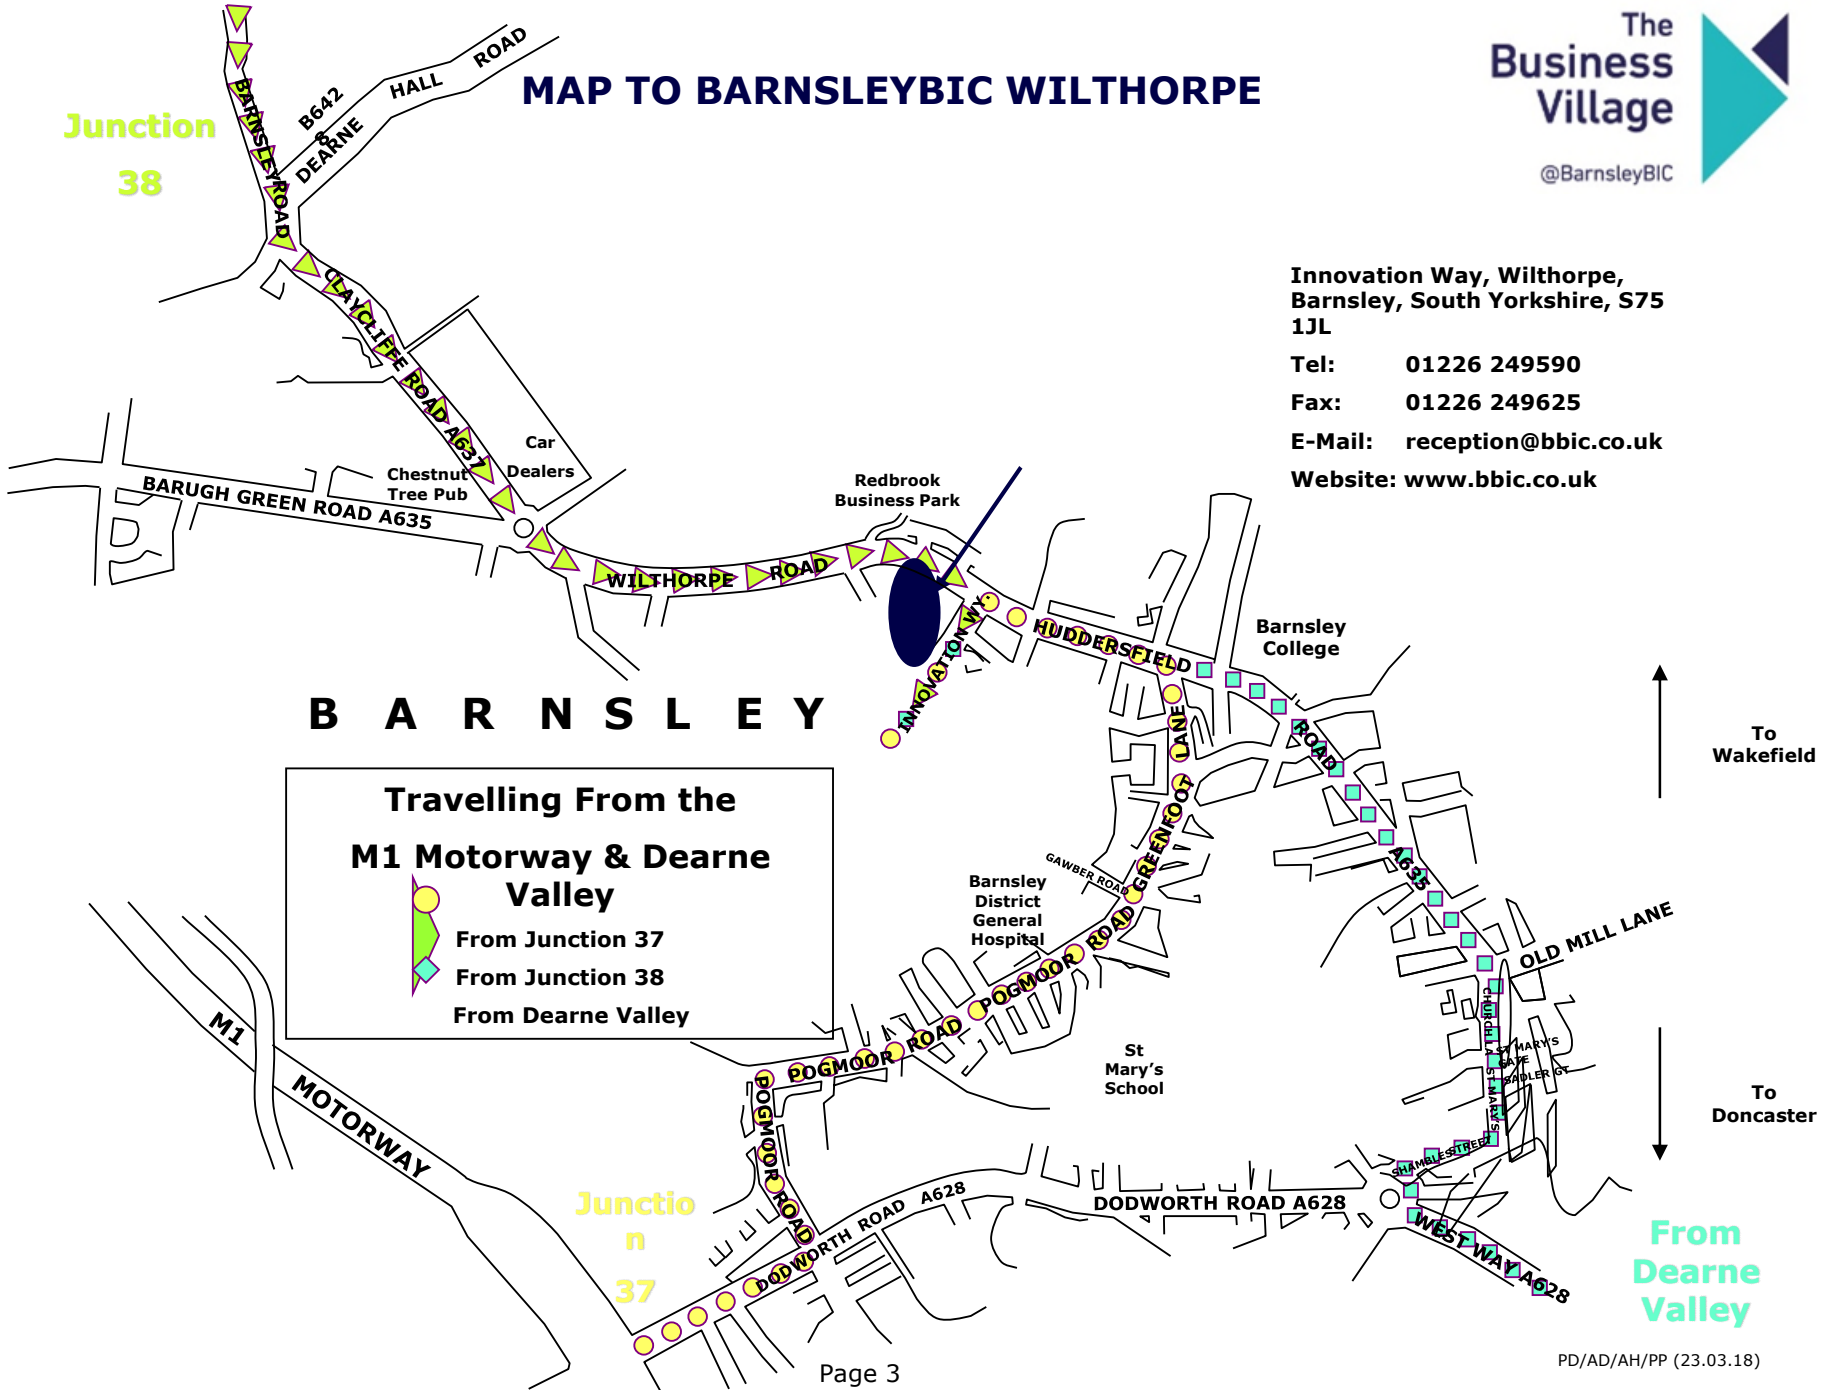

MAP TO BARNLSLEYBIC WILTHORPE

Junction 38

**Innovation Way, Wilthorpe,
Barnsley, South Yorkshire, S75 1JL**
Tel: 01226 249590
Fax: 01226 249625
E-Mail: reception@bbic.co.uk
Website: www.bbic.co.uk

Travelling From the M1 Motorway & Deane Valley

- From Junction 37
- From Junction 38
- From Deane Valley