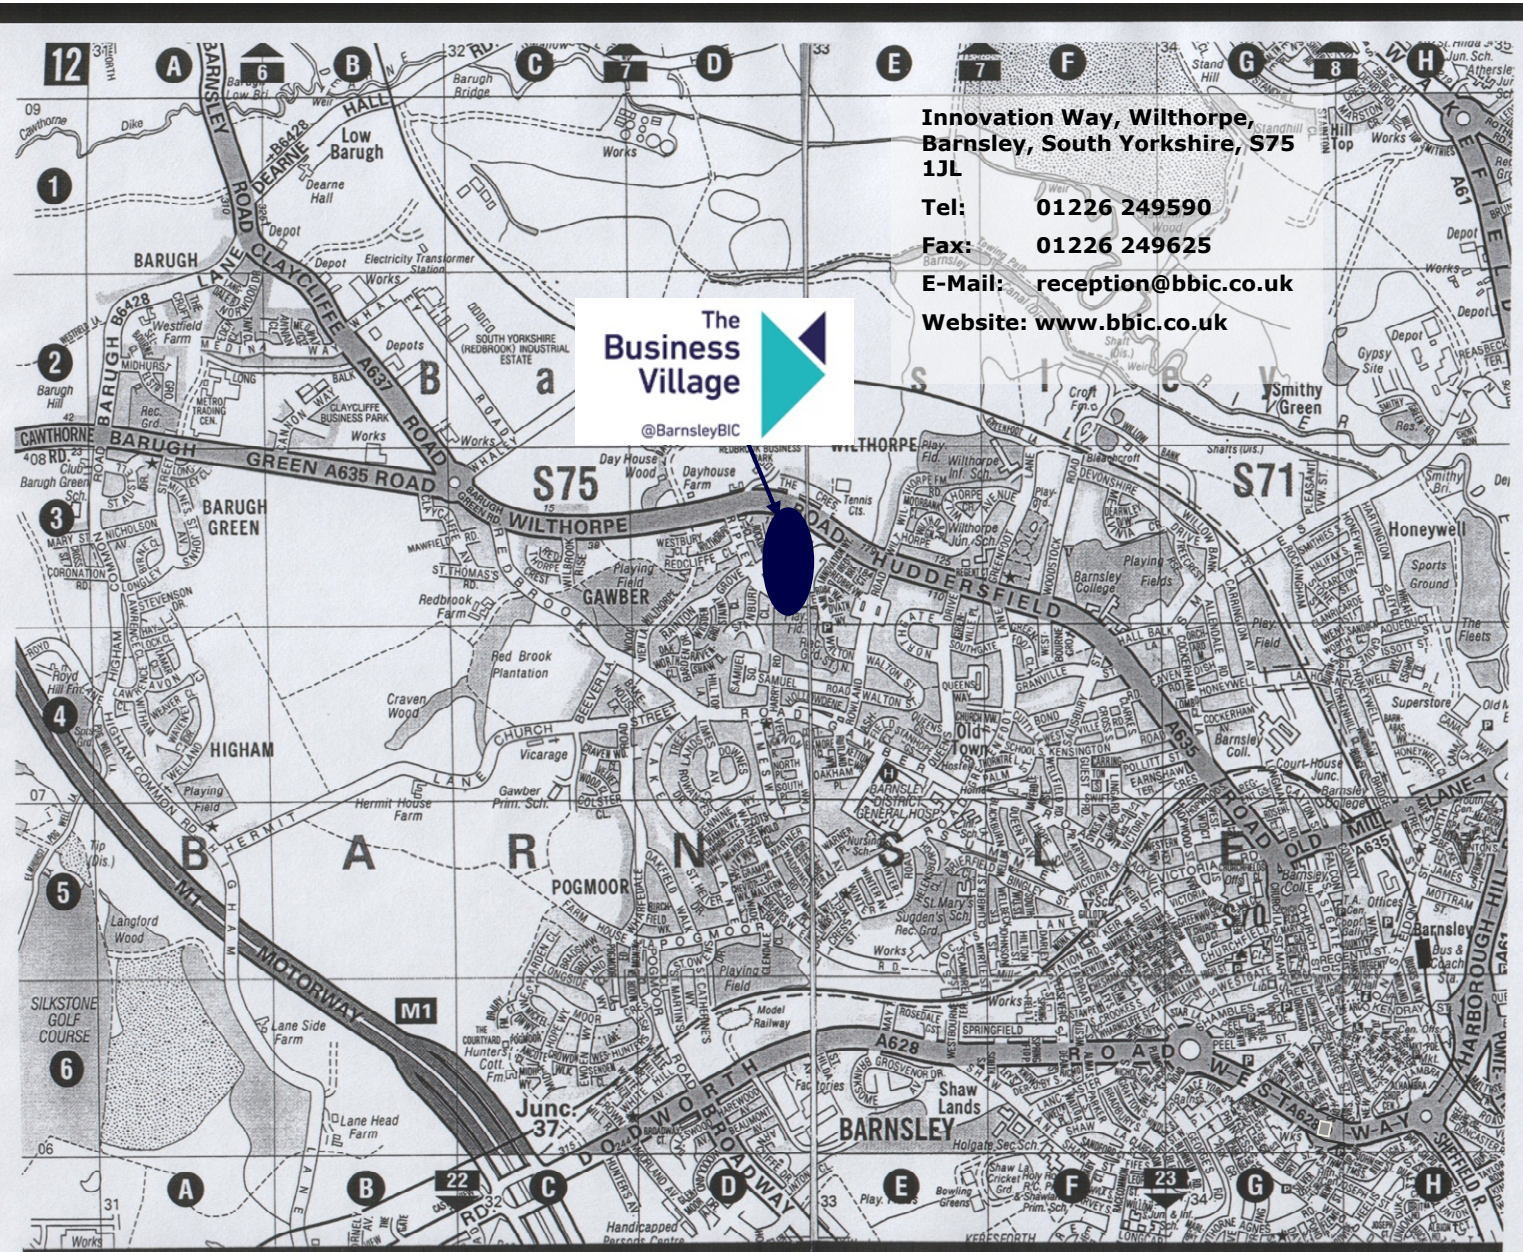

MAP TO BARNSELYBIC WILTHORPE

**Innovation Way, Wilthorpe,
Barnsley, South Yorkshire, S75
1JL**

Tel: 01226 249590

Fax: 01226 249625

E-Mail: reception@bbic.co.uk

Website: www.bbic.co.uk

**The
Business
Village**
@BarnsleyBIC