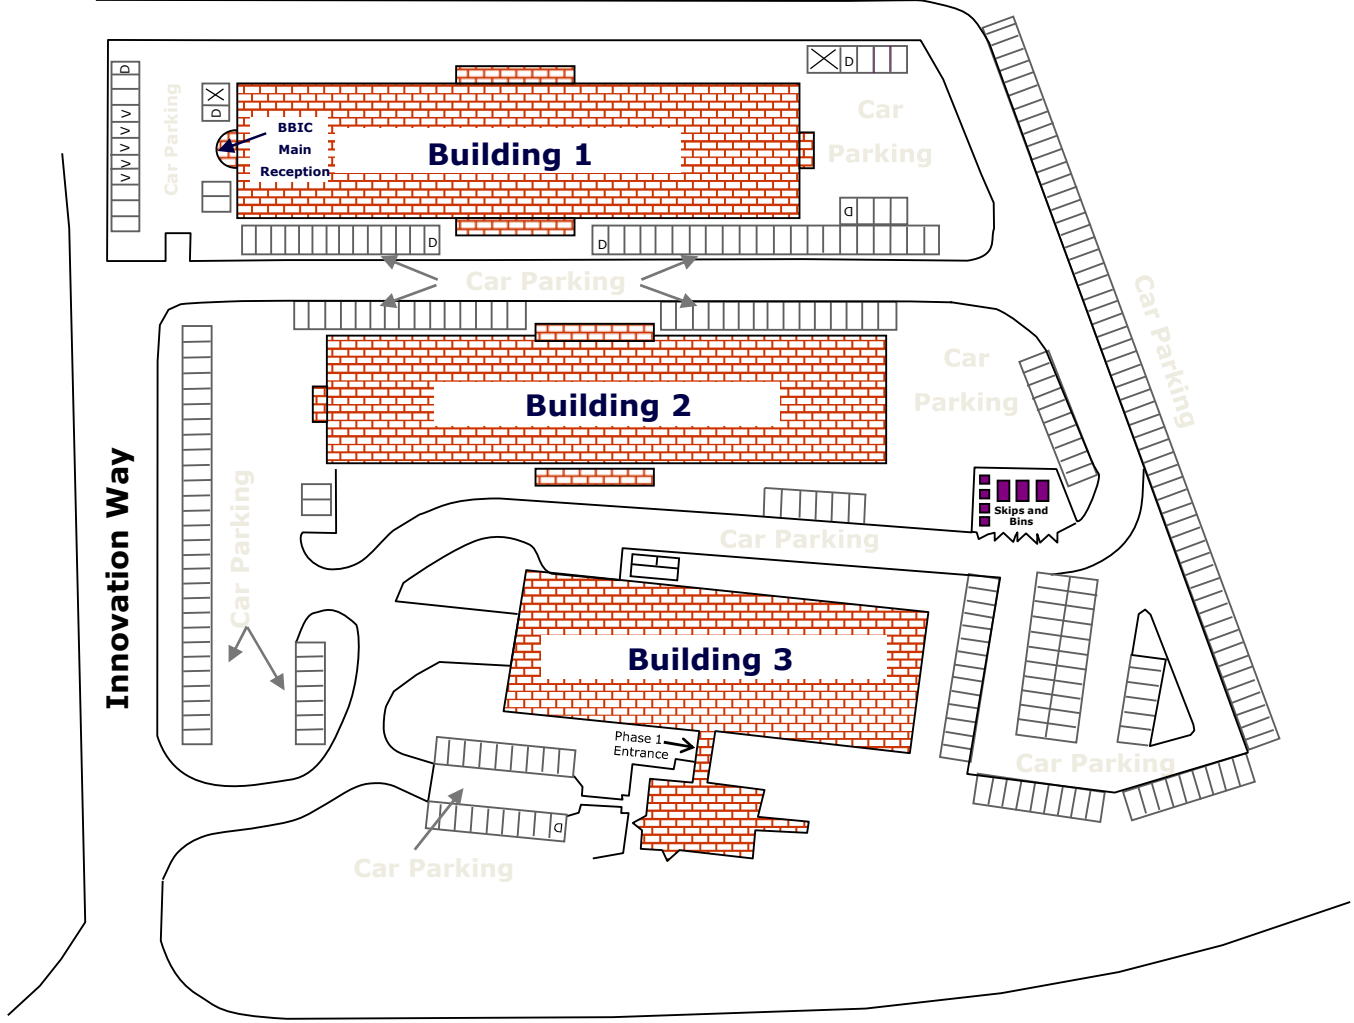

BARNSELYBIC CAR PARKING PLAN